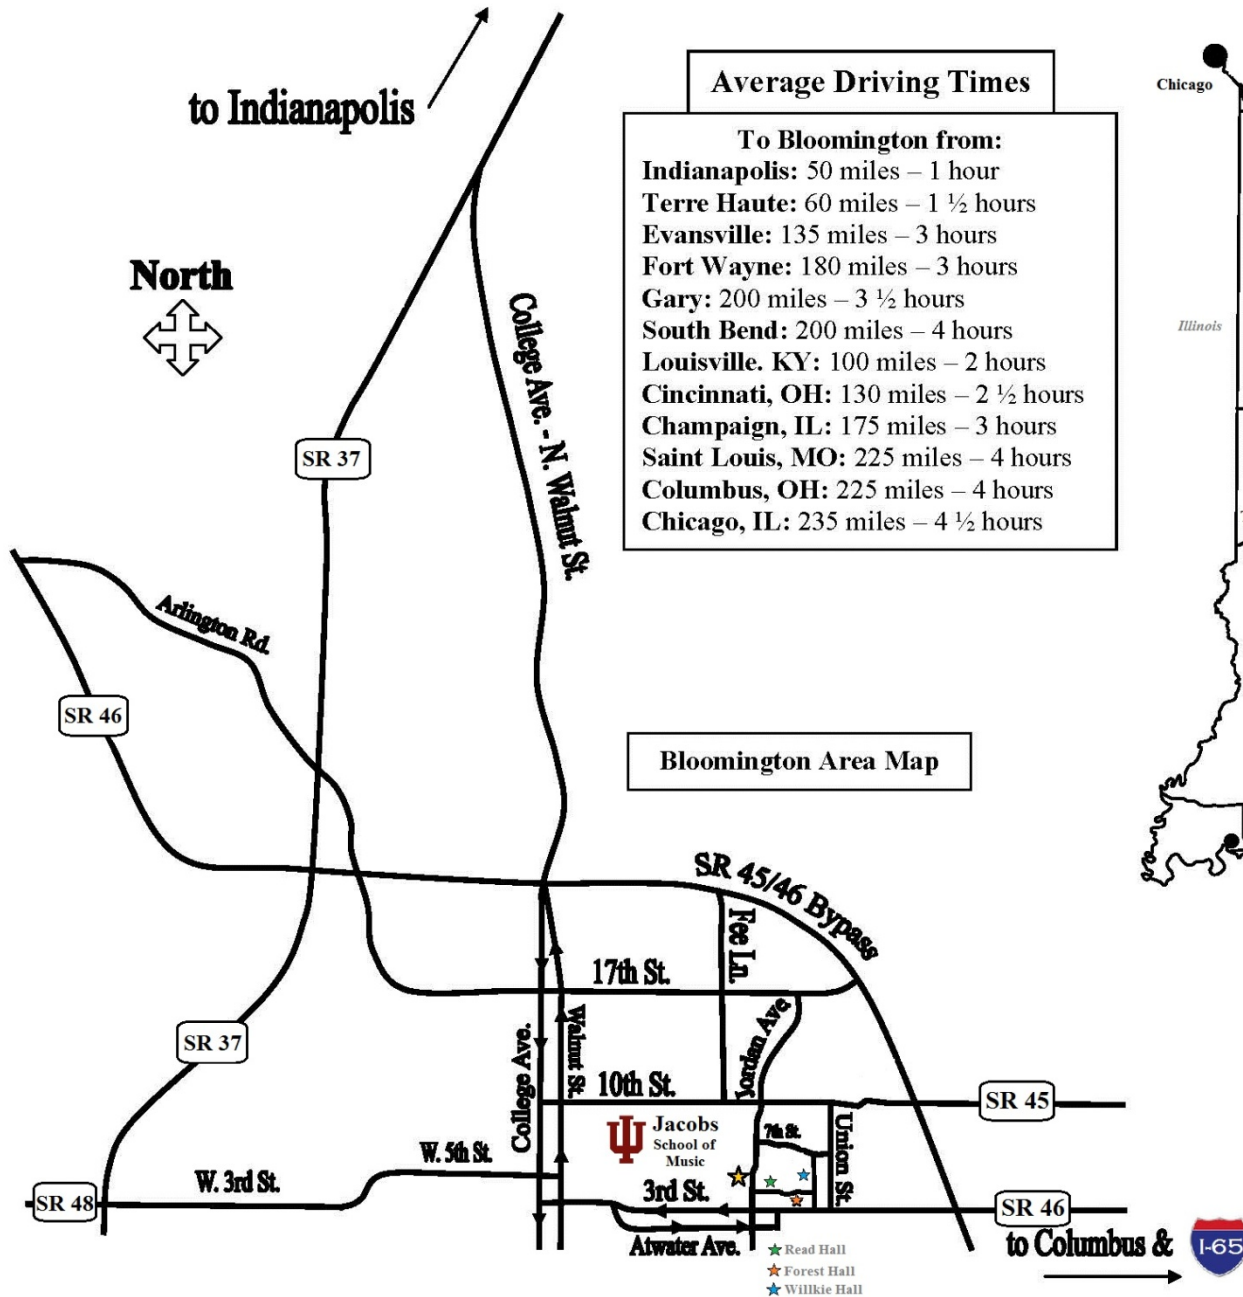

Bloomington, IN and state of Indiana Road maps

Average Driving Times	
To Bloomington from:	
Indianapolis:	50 miles – 1 hour
Terre Haute:	60 miles – 1 ½ hours
Evansville:	135 miles – 3 hours
Fort Wayne:	180 miles – 3 hours
Gary:	200 miles – 3 ½ hours
South Bend:	200 miles – 4 hours
Louisville, KY:	100 miles – 2 hours
Cincinnati, OH:	130 miles – 2 ½ hours
Champaign, IL:	175 miles – 3 hours
Saint Louis, MO:	225 miles – 4 hours
Columbus, OH:	225 miles – 4 hours
Chicago, IL:	235 miles – 4 ½ hours

IU Addresses	
Read Hall 125 South Jordan Ave. Bloomington, IN 47406	Jacobs School of Music 1201 East Third Street Bloomington, IN 47405
Forest Hall 1725 East Third Street Bloomington, IN 47406	
Willkie Hall 150 North Rose Street Bloomington, IN 47406	