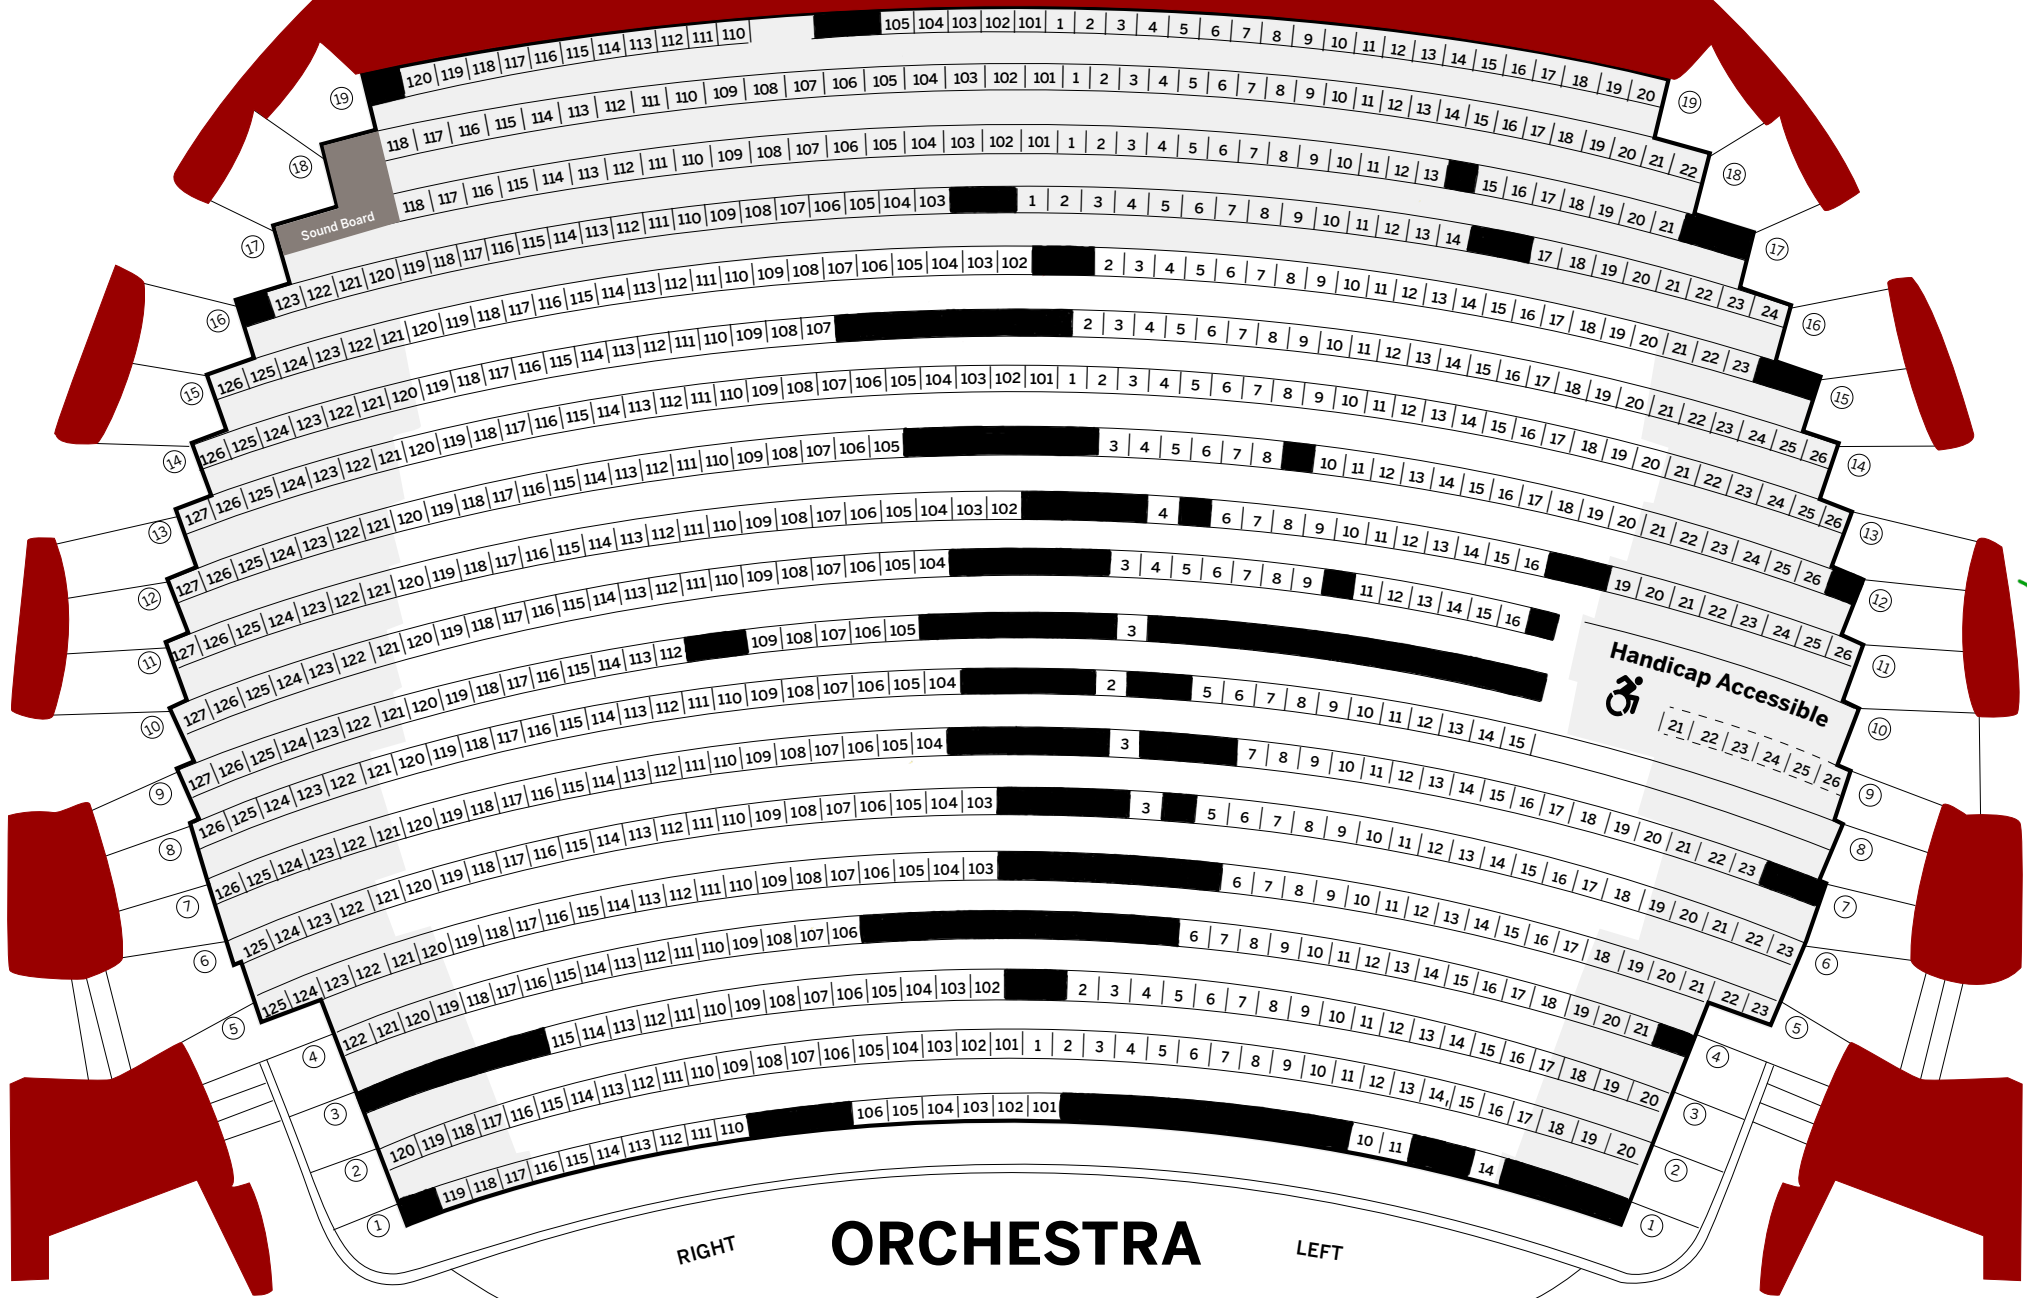

INDIANA UNIVERSITY MUSICAL ARTS CENTER

RIGHT

ORCHESTRA

LEFT

Handicap Accessible

21 22 23 24 25 26